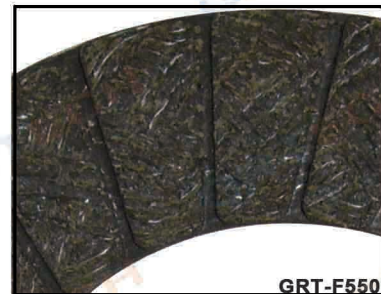

Clutch Facing

For Car, Pick Up,Tractor,Bus And Truck

JIANGSU GREAT INDUSTRIALS GROUP CORP.LTD

Tel: (86515) 89908899 ,89908077 Fax: 0086 515 89908889

E-mail: victor18@chinagreatcorp.com katrina@great-industrials.com sales02@great-industrials.com